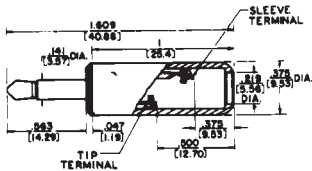

SWITCHCRAFT, INC. 5555 N. Elston Ave.
Chicago, IL 60630 • 773 792-2700 • FAX: 773 792-2129
www.switchcraft.com

.141" MINIATURE PHONE PLUGS

DIMENSIONS ARE FOR REFERENCE ONLY.

No. 740
Screw Terminals

No. 750
Clamp-Lug Terminals