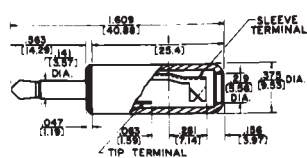

SWITCHCRAFT, INC. 5555 N. Elston Ave.
Chicago, IL 60630 • 773 792-2700 • FAX: 773 792-2129
www.switchcraft.com

.141" MINIATURE PHONE PLUGS

DIMENSIONS ARE FOR REFERENCE ONLY.

No. 740
Screw Terminals

No. 750
Clamp-Lug Terminals